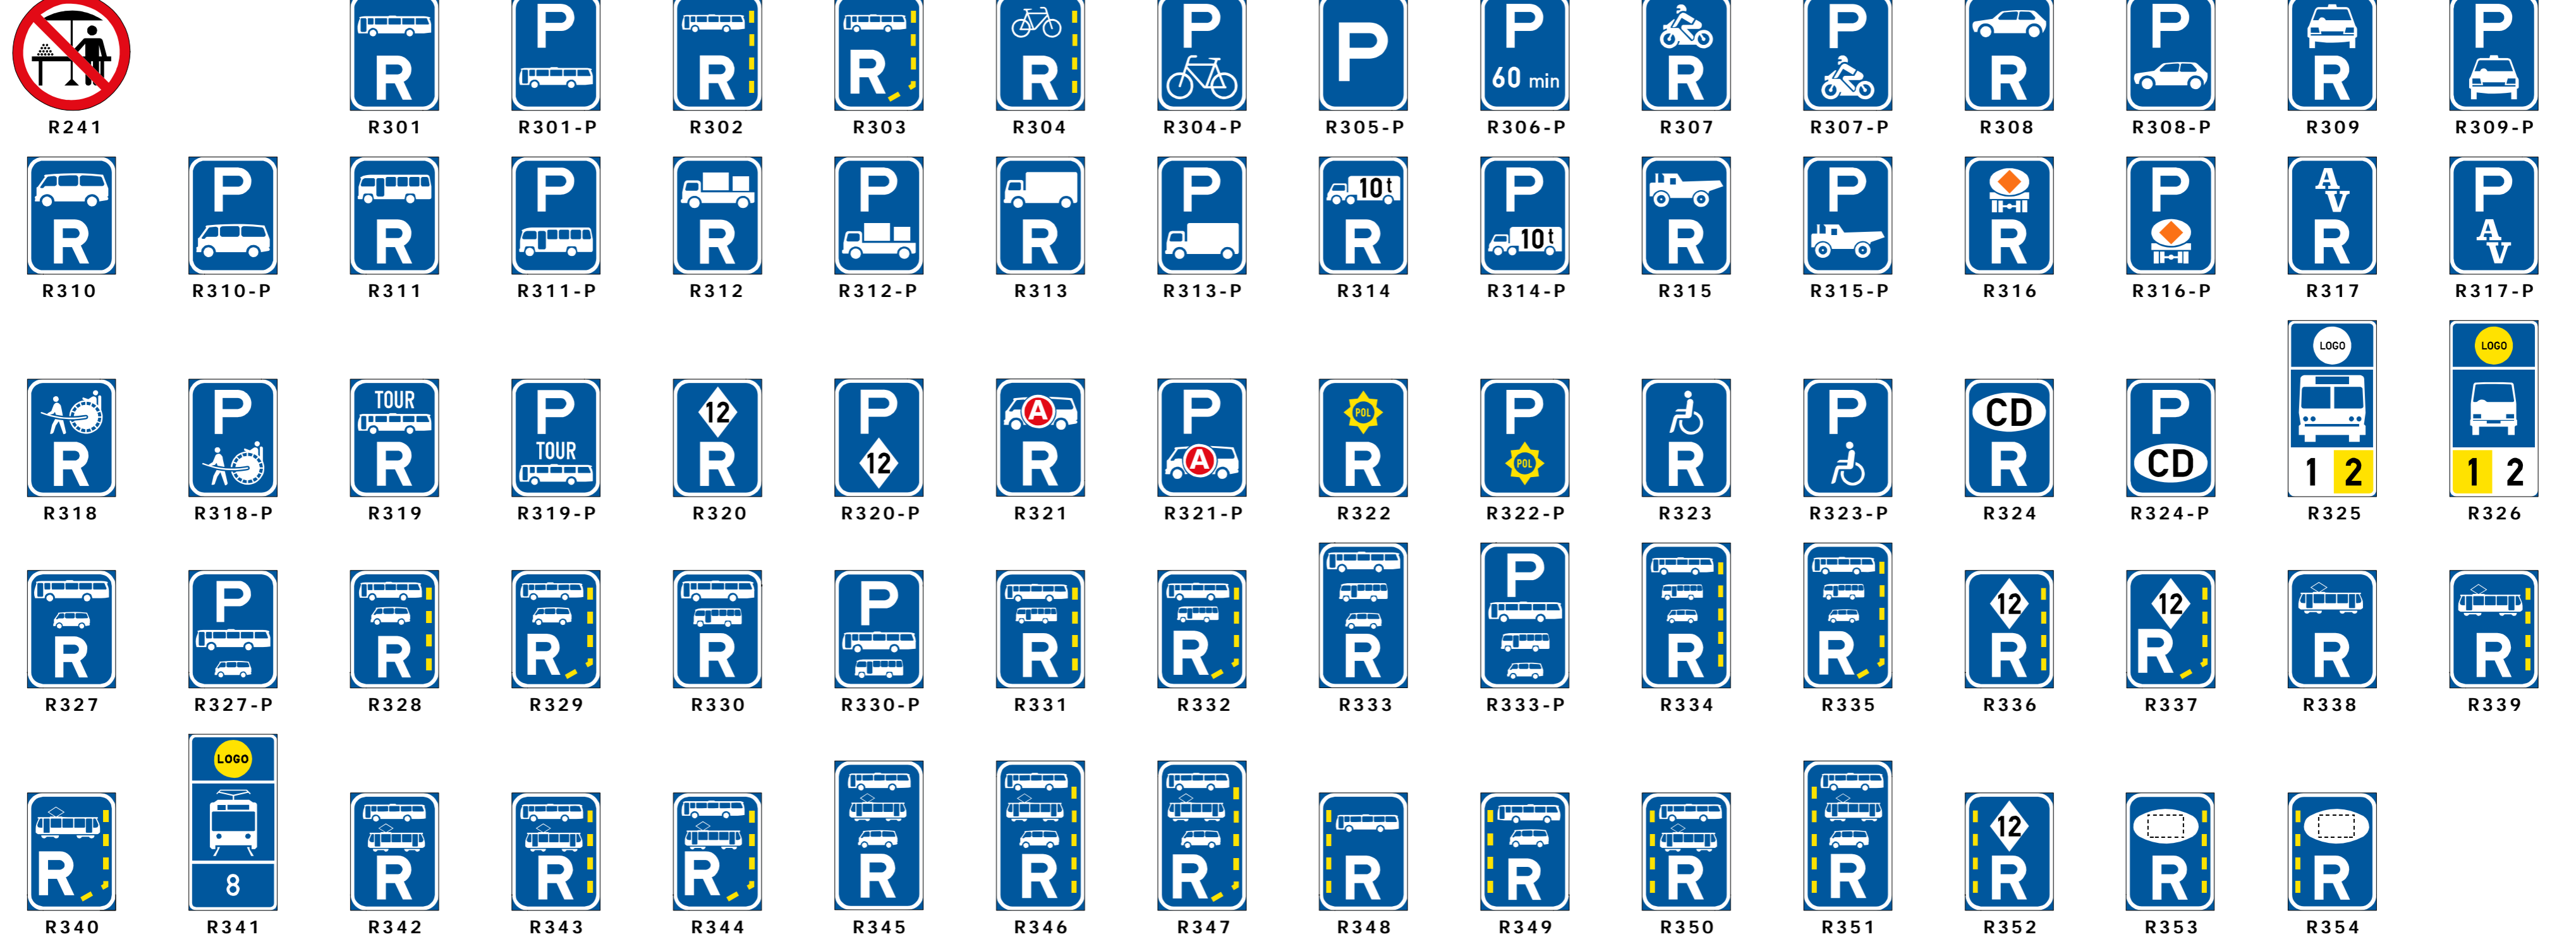

REGULATORY SIGNS

Control signs

Command signs

Prohibition signs

Reservation signs

Comprehensive signs

Selective Restriction signs - Time

Selective Restriction signs - Time

Selective Restriction signs - Action

Selective Restriction signs - Text Message

Selective Restriction signs - Symbol Message

De-Restriction signs

De-Restriction signs - Typical examples

SIGNALS

WARNING SIGNS

Road layout signs

Direction of movement signs

Symbolic signs

INFORMATION SIGNS

ROAD MARKINGS

Regulatory - Transverse Road Markings

Longitudinal Regulatory Markings

Exclusive parking bay symbols

De-Restriction signs - Typical examples

TEMPORARY WARNING SIGNS

Road layout signs

Direction of movement signs

Symbolic signs

Hazard marker signs

TEMPORARY INFORMATION SIGNS

TEMPORARY GUIDANCE SIGNS