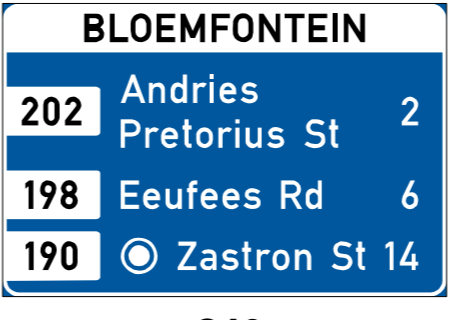

Road layout signs

Direction of movement signs

Symbolic signs

INFORMATION SIGNS

ROAD MARKINGS

Regulatory - Transverse Road Markings

Longitudinal Regulatory Markings

Exclusive parking bay symbols

Warning markings

Guidance markings

GUIDANCE SIGNS

Location signs

Direction Sign Symbols

Direction Signs

Freeway Direction Signs

Crossroad Freeway Direction Signs

Toll Direction Signs

Overhead Freeway Direction Signs

Tourism Direction Signs

Local Direction Signs

Diagrammatic Signs

Variable message signs

TEMPORARY REGULATORY SIGNS

Command signs

Reservation signs

Comprehensive signs

Selective Restriction signs - Time

Selective Restriction signs - Time

Selective Restriction signs - Action

Selective Restriction signs - Text Message

Selective Restriction signs - Symbol Message