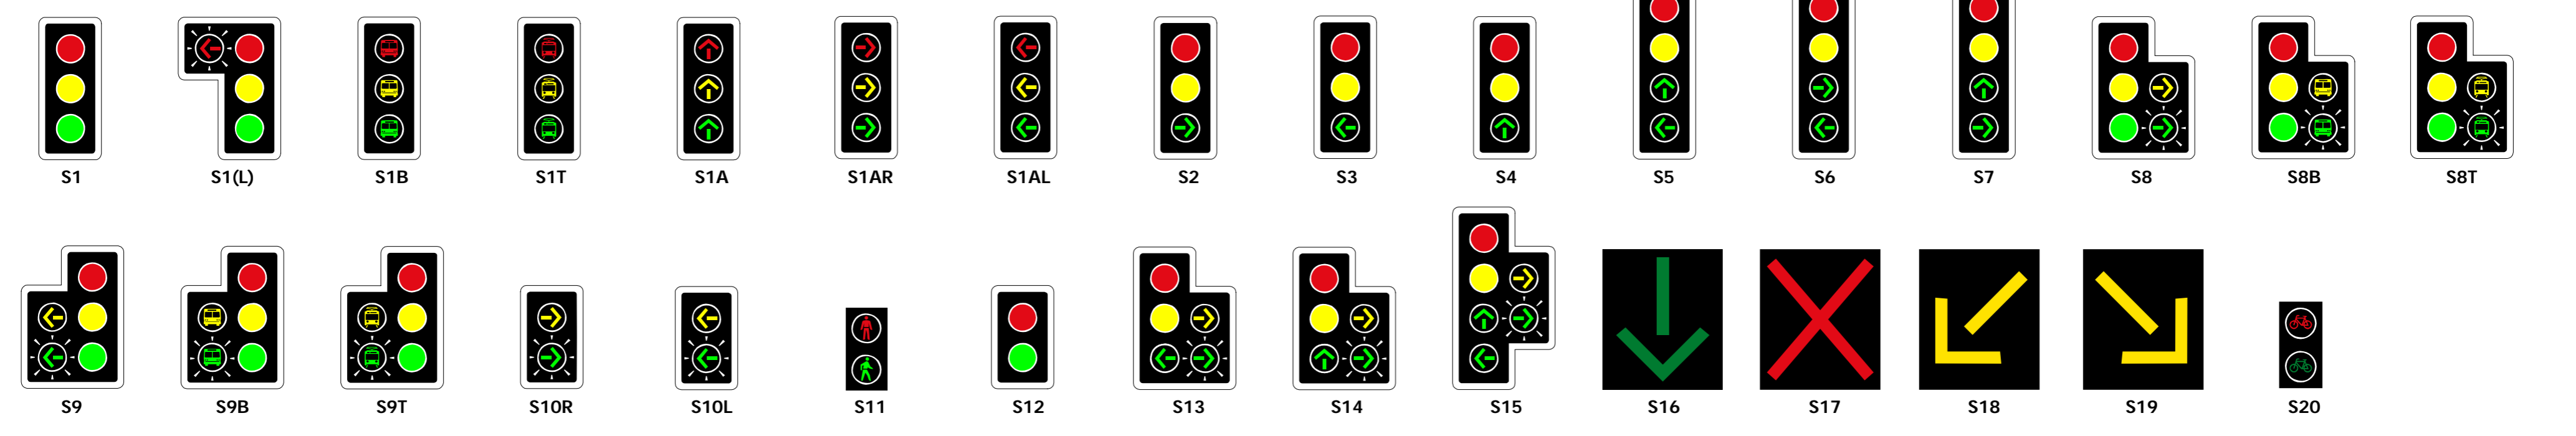

Selective Restriction signs - Action

Selective Restriction signs - Text Message

Selective Restriction signs - Symbol Message

De-Restriction signs

De-Restriction signs - Typical examples

SIGNALS

WARNING SIGNS

Road layout signs

Direction of movement signs

Symbolic signs

INFORMATION SIGNS

ROAD MARKINGS

Regulatory - Transverse Road Markings

Longitudinal Regulatory Markings

Exclusive parking bay symbols

Warning markings

Guidance markings

GUIDANCE SIGNS

Location signs

Direction Sign Symbols

Direction Signs

Freeway Direction Signs

Crossroad Freeway Direction Signs

De-Restriction signs - Typical examples

TEMPORARY WARNING SIGNS

Road layout signs

Direction of movement signs

Symbolic signs

Hazard marker signs

TEMPORARY INFORMATION SIGNS

TEMPORARY GUIDANCE SIGNS