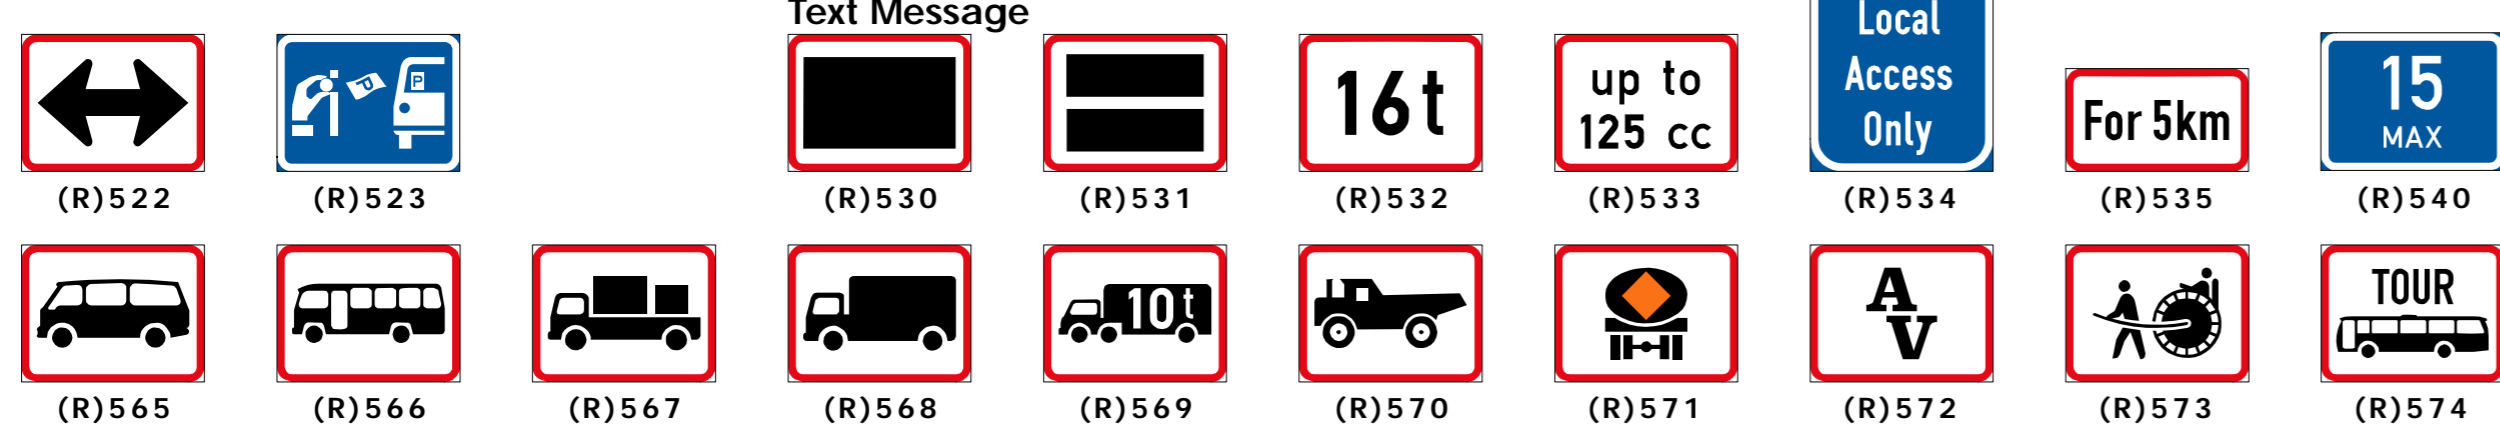

REGULATORY SIGNS

Control signs

Command signs

Prohibition signs

Reservation signs

Comprehensive signs

Selective Restriction signs - Time

Selective Restriction signs - Time

Selective Restriction signs - Action

Selective Restriction signs - Text Message

Selective Restriction signs - Symbol Message

De-Restriction signs

De-Restriction signs - Typical examples

SIGNALS

WARNING SIGNS

Toll Direction Signs

Overhead Freeway Direction Signs

Tourism Direction Signs

Local Direction Signs

Diagrammatic Signs

Variable message signs

TEMPORARY REGULATORY SIGNS

Command signs

De-Restriction signs - Typical examples

TEMPORARY WARNING SIGNS

Road layout signs

Direction of movement signs

Symbolic signs

Hazard marker signs

TEMPORARY INFORMATION SIGNS

TEMPORARY GUIDANCE SIGNS