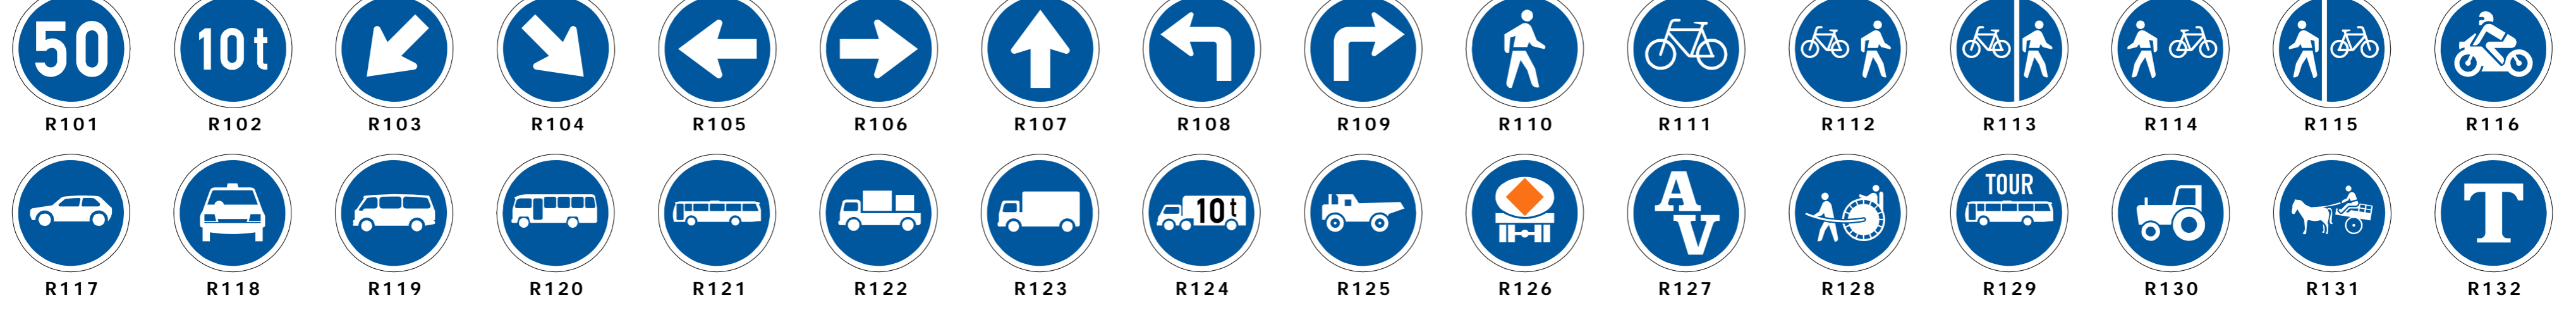

REGULATORY SIGNS

Control signs

Command signs

Prohibition signs

Reservation signs

Comprehensive signs

Selective Restriction signs - Time

Selective Restriction signs - Time

Road layout signs

Direction of movement signs

Symbolic signs

INFORMATION SIGNS

ROAD MARKINGS

Regulatory - Transverse Road Markings

Longitudinal Regulatory Markings

Exclusive parking bay symbols

Toll Direction Signs

Overhead Freeway Direction Signs

Tourism Direction Signs

Local Direction Signs

Diagrammatic Signs

Variable message signs

TEMPORARY REGULATORY SIGNS

Command signs

De-Restriction signs - Typical examples

TEMPORARY WARNING SIGNS

Road layout signs

Direction of movement signs

Symbolic signs

Hazard marker signs

TEMPORARY INFORMATION SIGNS

TEMPORARY GUIDANCE SIGNS